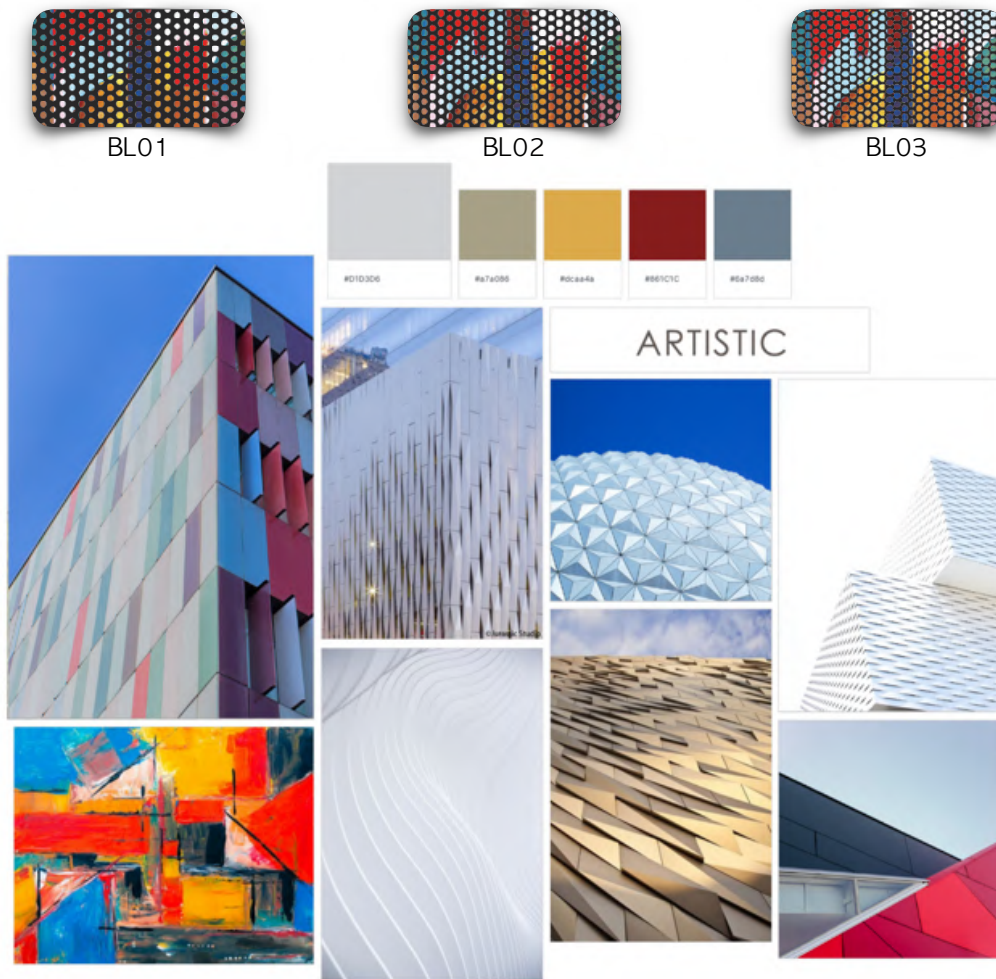

Decor Design Indication

PIXASOLAR - Artistic Series

This table indicates an extensive selection of artistic patterns and the corresponding indicative power per square meter. The resulted graphic will be preformed by a delicate dot-pattern which is imperceptible when look in distance.

Level of brightness(BL)

For each pattern, Pixasolar offers 3 levels of brightness; Higher brightness leads to lower nominal power, while lower brightness leads to higher nominal power.

ID	Color	Indicative Wp per sqm			ID	Color	Indicative Wp per sqm		
		BL 01	BL 02	BL 03			BL 01	BL 02	BL 03
GM 01		149	142	131	GM 02		145	138	128
GM 03		143	136	126	GM 04		147	140	130
GM 05		147	140	130	GM 06		145	138	128

ID	Color	Indicative Wp per sqm			ID	Color	Indicative Wp per sqm		
		BL 01	BL 02	BL 03			BL 01	BL 02	BL 03
GM 07		132	126	117	GM 08		143	136	126
GM 09		145	138	128	GM 10		145	138	128
GM 11		141	134	124	GM 12		141	138	128
TM01		131	125	116	TM02		111	105	98
TM03		112	106	99	TM04		125	119	110
TM05		135	128	119	TM06		116	110	102